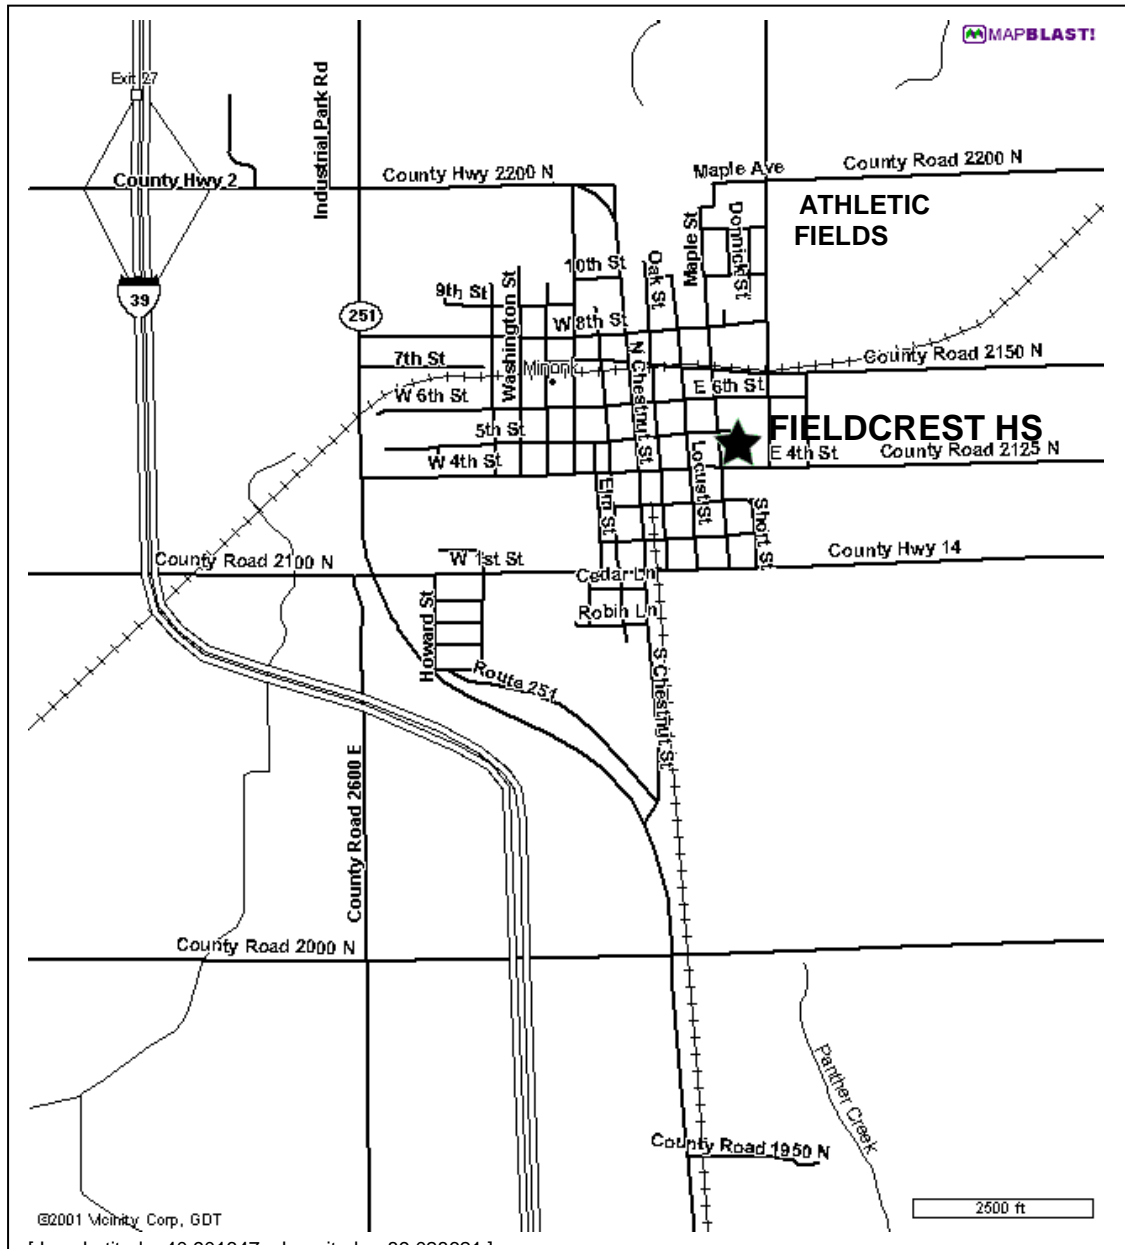

FIELDCREST HIGH SCHOOL

FROM SOUTH:

Take Route 24 to I-39 north. Take I-39 to Exit 27 (Minonk-Washburn blacktop; Shell station/Motel 6/Subway) instead of IL 116/Exit 22; go east across IL 251; turn left on Moran St. (immediately after curve; even with New Millennia Park); takes you right to the field.