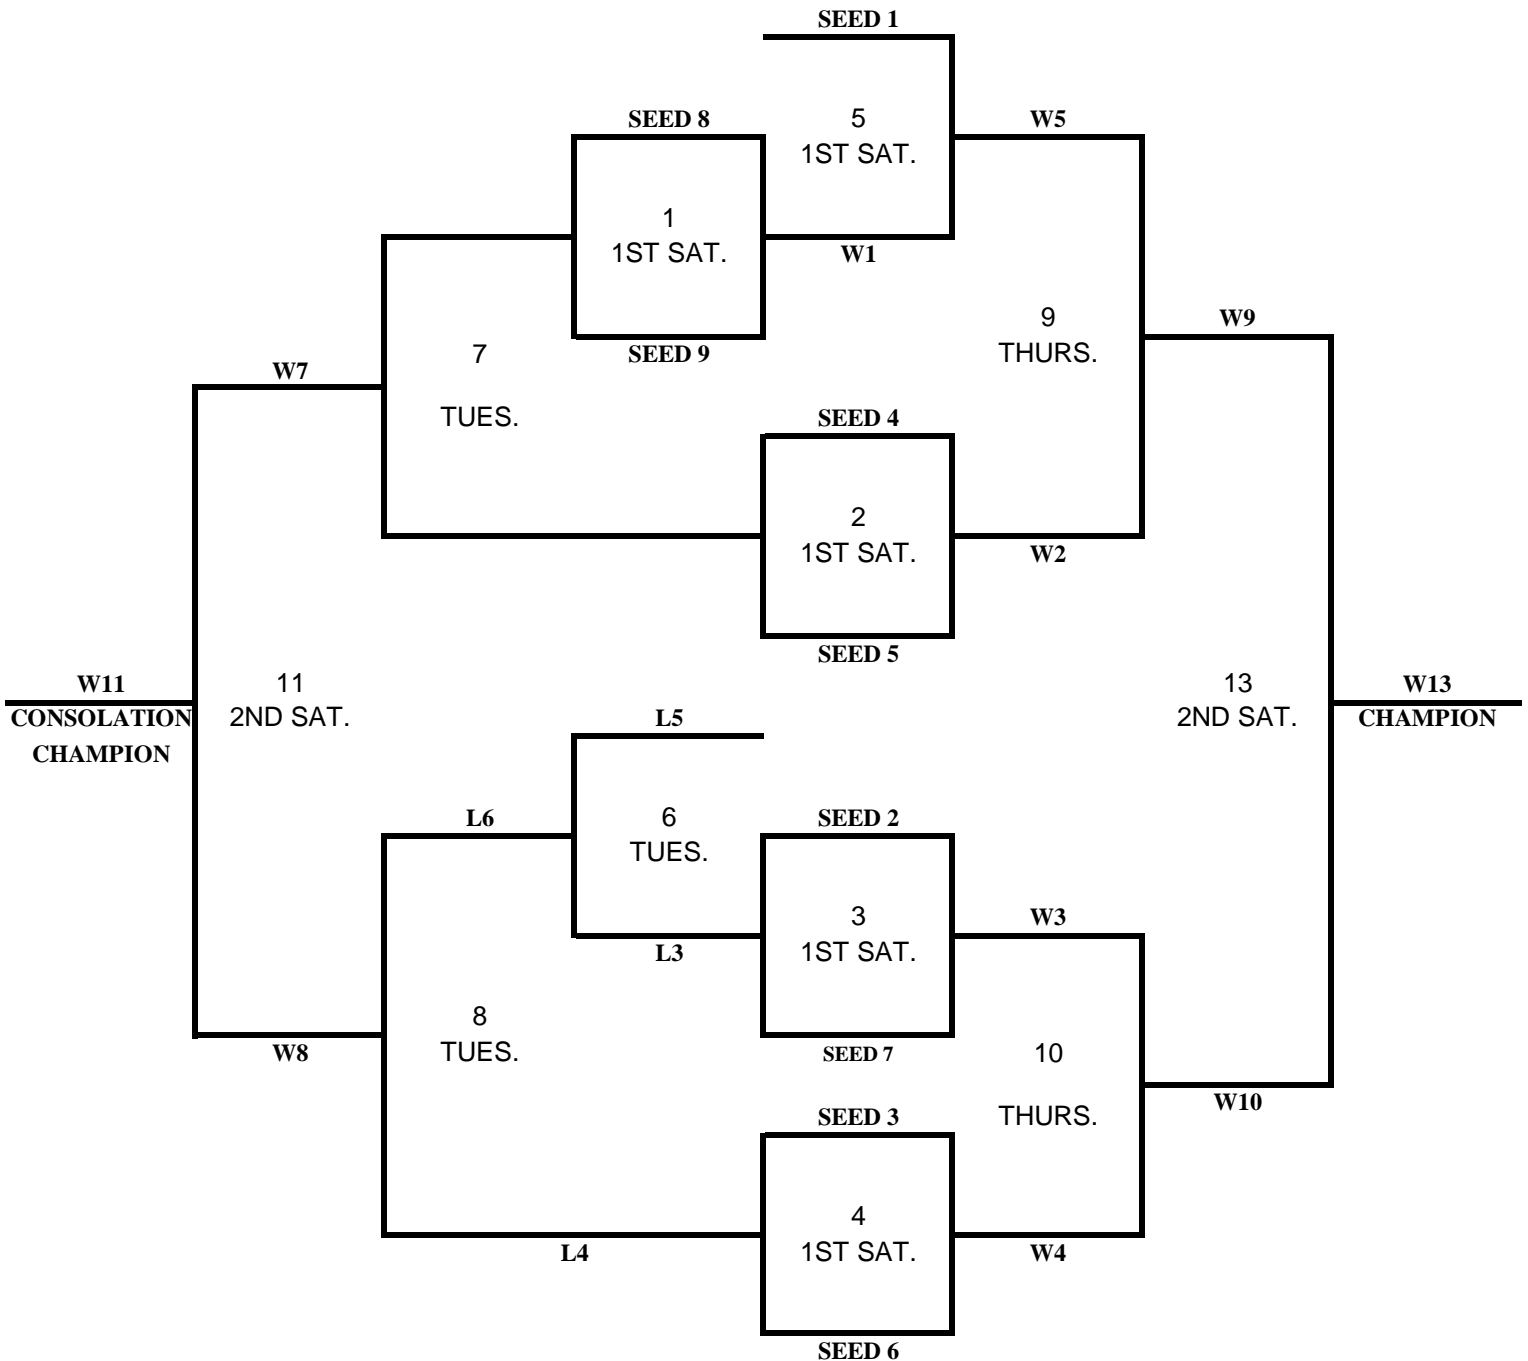

SANGAMON VALLEY CONFERENCE

VOLLEYBALL PROJECTION 'A'
 SATURDAY (5), TUESDAY (3), THURSDAY (2), SATURDAY (3)
 SINGLE SITE

First consideration is to play at one site to create tournament atmosphere.

Second consideration is to rotate sites yearly.

Third consideration is to set matches realizing that one team could play in matches 1, 5, 6, 8 & 11.

Fourth consideration is to play on basic volleyball dates - Saturday, Tuesday, Thursday, & Saturday.

This option 'A' has an extra night for increased gate (???) and play during week for championship bracket.